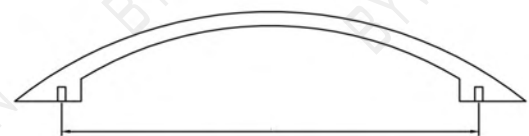

-----Brushed Nickel

Item No.

Centre distance (mm)

96mm

620025

128mm

160mm

Centre Distance