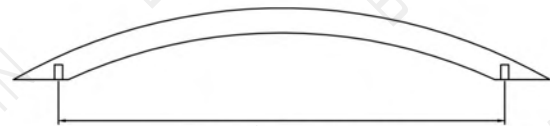

Centre Distance

-----Brushed Nickel

Item No.

Centre distance (mm)

620031

160mm

224mm

Centre Distance